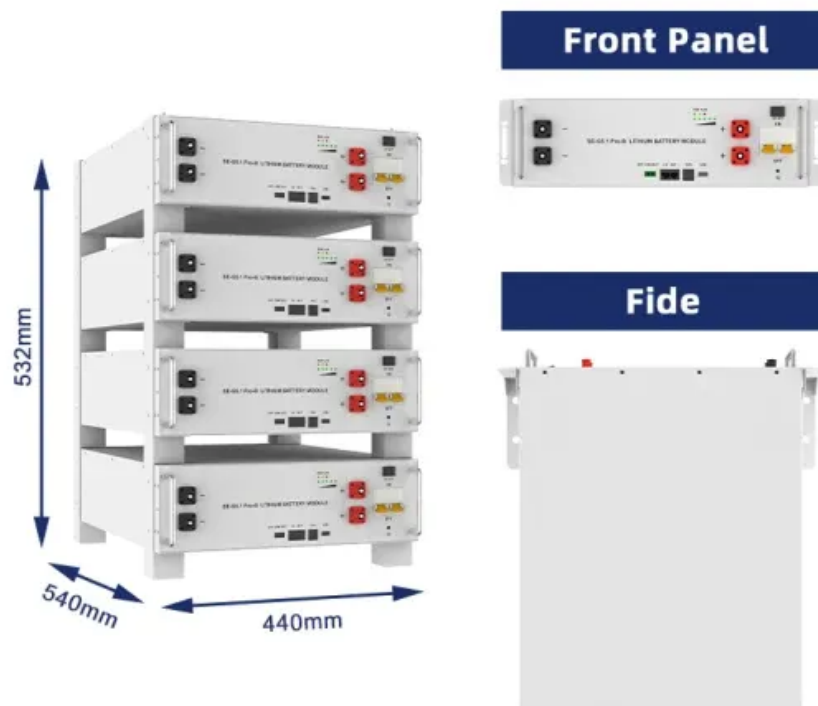

Bulk procurement of 10mw smart pv-ess integrated cabinets

Bulk procurement of 10mw smart pv-ess integrated cabinets

[POLE TYPE BASE STATION CABINET EFFICIENT ENERGY SOLUTIONS](#)

10mw smart pv-ess integrated cabinet for polish base stations What is smart ESS?The Smart ESS is a fully integrated plug and play energy storage solution that are ready for connection to medium- or high-voltage ...

Parallel (Parallel operation up to 6 unit (only with battery connected))

AC input wires

AC output wires

[All-in-One ESS - Hybrid Solar Inverter & ESS Manufacturer](#)

With an output range from 1.2kW to 4kW and a stackable battery capacity of 1280Wh to 7168Wh, this all-in-one system combines a pure sine wave inverter, a LiFePO4 battery, and an intelligent battery management ...