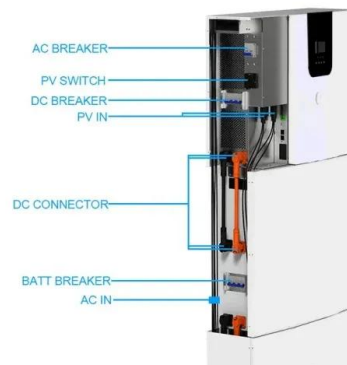

[BOTSWANA LTE BASE STATION SYSTEM MARKET 2025 2031](#)

The base station power cabinet is a key equipment ensuring continuous power supply to base station devices, with LLVD (Load Low Voltage Disconnect) and BLVD (Battery Low Voltage Disconnect) ...

[LTE Base Stations And Ancillary Equipment . Botswana ...](#)

File Attachment LTE Base Stations And Ancillary Equipment.pdf (103.35 KB) Document Group Draft Documents and Legislation Document Type Draft Document