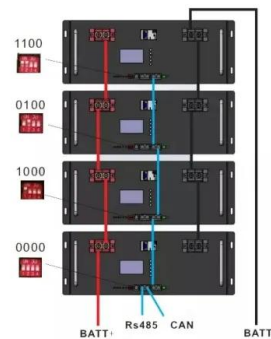

[Energy Storage Equipment, Energy storage solutions, Lithium battery](#)

The Huijue Group Off-Grid Solution comprises three main components: photovoltaic systems, energy storage systems, and off-grid systems, enabling energy self-sufficiency. This ...

[All-in-One Energy Storage Cabinet & BESS Cabinets , Modular, ...](#)

This integrated BESS combines advanced lithium-ion battery technology, a Power Conversion System (PCS), and an Energy Management System (EMS) into a single, compact energy storage system.