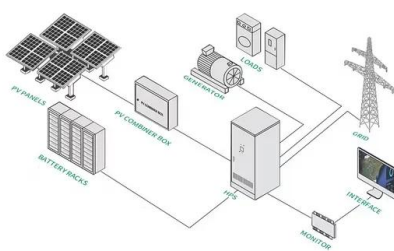

Belgian mobile energy storage container wind-resistant type used in railway stations

Overview

The IP65-rated solid-state energy storage system emerges as the pit crew every data center operator needs, combining dust-tight protection and water jet resistance with cutting-edge thermal management. Key Market Insight: The global mobile energy storage market is projected to grow at 18.7% CAGR from 2023 to 2030 (Grand View Research). Let's examine how mobile container storage systems deliver tangible results: Our team recently deployed a 3MWh mobile system in Morocco's Sahara region, achieving:. Imagine running a Formula 1 team using bicycle tires - that's what happens when traditional energy storage meets modern data center demands. Get ahead of the energy game with SCU! 50Kwh-2Mwh What is energy storage container?

Belgian mobile energy storage container wind-resistant type used in

[BELGIAN ENERGY STORAGE CONTAINER FACTORY](#)

This report provides an initial insight into various energy storage technologies, continuing with an in-depth techno-economic analysis of the most suitable technologies for Finnish conditions, namely ...

[Belgian Energy Storage Systems: Powering a Renewable Future](#)

A recent Elia Group study shows Belgium needs 600 MW of storage capacity just to prevent blackouts during winter demand peaks. But here's the catch--traditional pumped hydro solutions won't work in ...

That's where portable solar container hybrid energy deployment comes in - mobile power stations that combine photovoltaic panels, lithium-ion batteries, and often backup generators in shipping-container ...