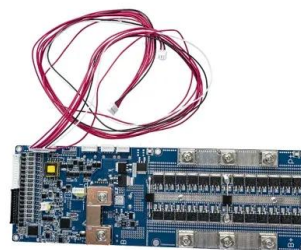

[Optimizing Network Reliability with Base Station Energy Storage](#)

A site battery cabinet is a crucial component of the base station energy storage infrastructure. It houses batteries and supporting electronics in a secure, weather-resistant ...