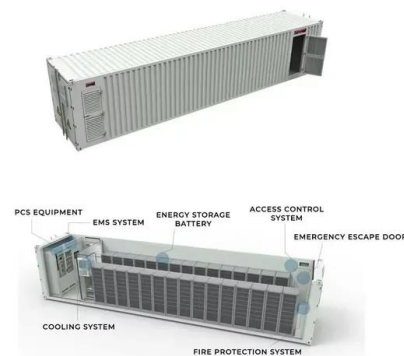

[BI DIRECTIONAL CHARGING SYSTEMS](#)

FAQS about Charging pile lithium battery energy storage cabinet customization requirements How to design an energy storage cabinet? The following are several key design points: Modular design: The ...