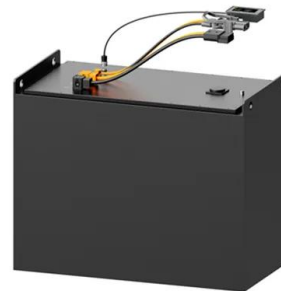

[Weatherproof Battery Enclosures for Solar & 12v Batteries , Outdoor](#)

Whether you need a weatherproof battery box for solar, an outdoor 12v battery enclosure, or a pole mounted battery box, AZE Telecom has the perfect solution for you.