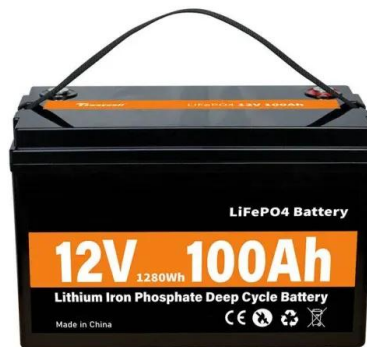

HUAWEI BANGLADESH OUTDOOR POWER SUPPLY BESS

What is a Bess system? At the heart of WEG's BESS solution is an advanced energy control and management solution. This sophisticated system coordinates different operation modes, optimizing ...

Portable Home ESS/BESS, PCS 5KW, LFP Battery 5KWh-25KWh Price in Bangladesh

Portable Home/SOHO ESS/BESS Solution. Components: (1) PCS (Inverter) Unit. (2) LFP Battery Units. (3) Frame (Chassis). Lithium Battery (LiFePO4) Module Capacity: 5/10/15/20/25KWh each. Backup ...