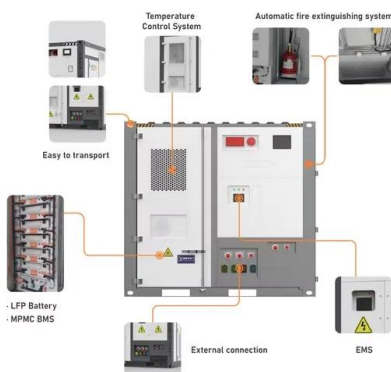

[IP55,IP65,IP66 Outdoor Cabinet with Air conditioner for Solar, Battery](#)

These cabinets are UV-resistant aging, corrosion-resistant, acid and alkali resistant, wind-resistant, waterproof, and shock-resistant, with a more robust and durable structure.

Pylontech Battery Cabinet

Requires Battery cabinet bracket to fit batteries in the cabinet. SKU: IP-SD2006060/T1. DIMENSIONS: (mm) 2000 x 600 x 600. NOTE: * Product images shown are for illustration purposes only and may ...

[Heavy-Duty Solar Battery Box NEMA 4X (IP66) Weatherproof ...](#)

The OM-AMHD-R Series enclosure is ideally designed to insulate and house off grid heavy duty solar batteries for various telemetry applications in outdoor locations and are especially well suited for ...