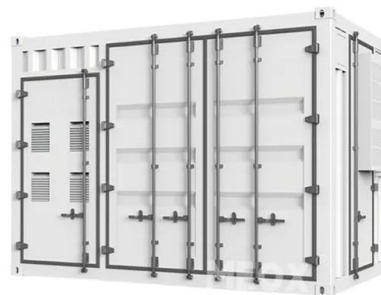

[Outdoor Photovoltaic Energy Cabinet, Base Station Energy Storage](#)

Highjoule's Outdoor Photovoltaic Energy Cabinet and Base Station Energy Storage systems deliver reliable, weather-resistant solar power for telecom, remote sites, and microgrids.

[10KWh/20KWh/30KWh/40KWh Outdoor Photovoltaic Energy Cabinet](#)

The outdoor photovoltaic energy cabinet can provide reliable housing for network servers, edge computers, professional equipment, monitoring systems, photovoltaic, and battery systems.