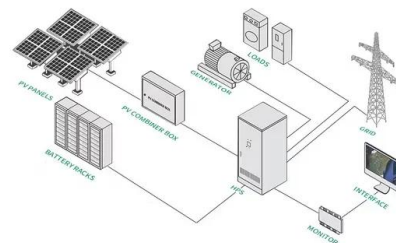

[SUNWAY BESS Container for Solar Power Station .1MW-2MWh ...](#)

This product is an integrated energy storage solution tailored for commercial and industrial scenarios, integrating 1MW power output and 2MWh large-capacity energy storage.