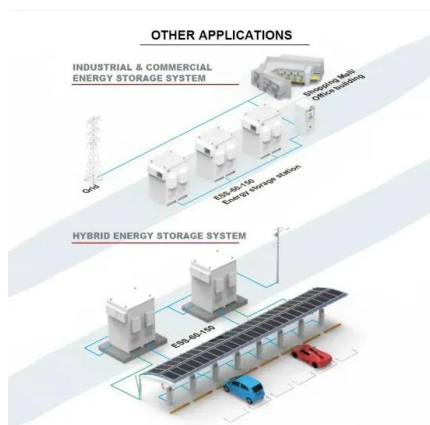

220v Inverter

Explore a wide range of our 220V Inverter selection. Find top brands, exclusive offers, and unbeatable prices on eBay. Shop now for fast shipping and easy returns!

[Amazon : 48v To 220v Inverter](#)

Check each product page for other buying options. Price and other details may vary based on product size and color. This product has sustainability features recognized by trusted certifications. Carbon ...