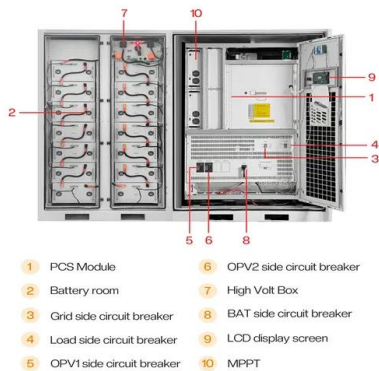

[40kwh 50kw 80kwh 120kw Bess Rack Lithium Ion Batteries Lifepo4 ...](#)

Elevate your renewable energy solutions with these advanced, efficient, and robust energy storage systems that are perfect for residential, commercial, and industrial applications.