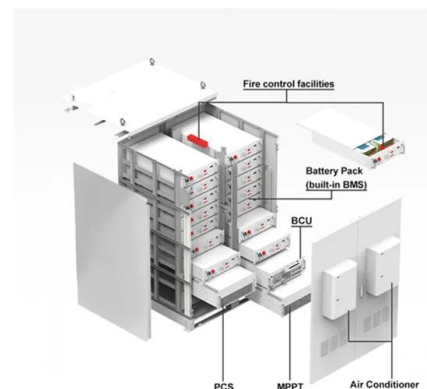

[Pure Sine Wave 6000W Power Inverter 60V/72/96/110V to 120/220](#)

Our company is specialized in developing, manufacturing, and marketing advanced power inverter and system for mobile power market and PV industry since 2009, in Wenzou, East of ...