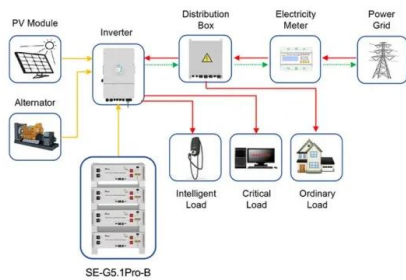

60V to 220V inverter

Application scenarios of energy storage battery products

[power inverter 60v to 220v](#)

Buy the best and latest power inverter 60v to 220v on banggood offer the quality power inverter 60v to 220v on sale with worldwide free shipping. , Shopping

[60V to 220V Inverter: Key Applications and Benefits for Modern Power](#)

Discover how a 60V to 220V inverter bridges the gap between low-voltage DC systems and standard AC appliances. This guide explores technical advantages, industry-specific use cases, and market ...