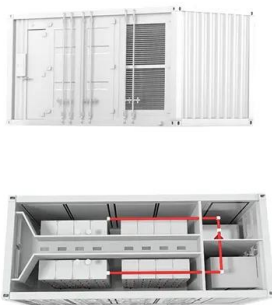

[AIMS POWER 7,000-Watt Modified Sine Industrial Grade Inverter 48-Volt](#)

The inverter can easily be changed from a North American output (60 Hz) to a European/African output (50 Hz) with the flip of a simple switch. With the 48-Volt DC input, you can run smaller cable and ...