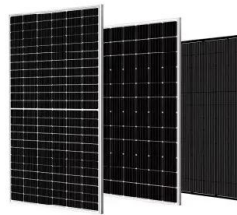

[Outdoor Enclosures , NEMA-Rated Telecom Cabinets , IP55, IP65](#)

Our outdoor telecom cabinets are designed to protect your sensitive network equipment from harsh environments where equipment may be exposed to dust or water. For added protection, there is a ...

[Outdoor Telecom Cabinet & Telecom Power System](#)

Introduction ESTEL (GUANGDONG)TECHNOLOGY CO., LTD, located in China, is a professional supplier of integrated outdoor telecom cabinet and temperature control solutions for outdoor telecom ...