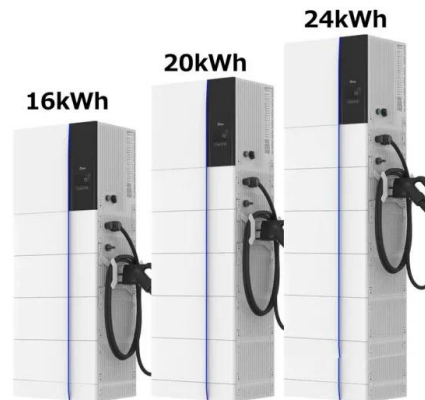

[50KW Hybrid Solar Inverter: Storage Bidirectional inverter IP65](#)

Delving deeper, the 50KW Hybrid Solar Inverter stands out as a bidirectional inverter that expertly manages energy flow between solar panels, batteries, and the grid, optimizing usage during peak ...

[50KW bidirectional energy storage inverter-DCDC, bidirectional DCDC](#)

By PCS, DCDC, energy storage battery, photovoltaic, wind power and other new energy and load according to the needs of customers into a multi-port energy router.

[SolarEdge 50KW PCS050 Battery Inverter - Off Grid...](#)

The SolarEdge PCS050 is a high-performance bi-directional battery inverter, designed as part of an AC-coupled power conversion system (PCS).

[Isolated Bidirectional DC/DC Module , 50kW-1MW](#)

[SolarEdge Synergy 50kW SE50K-US02IBNW4 Three Phase Inverter](#)

The SolarEdge 3006 330-0579 inverter uses cutting-edge technology to deliver top-tier performance and reliability in solar energy systems. Its advanced design allows for higher energy yields through ...