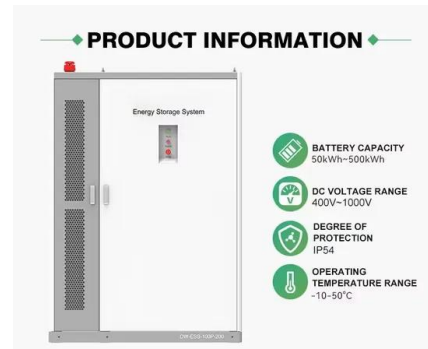

[Amazon : Power Inverter 500 Watt](#)

500W Power Inverter DC 12V to 110V/120V AC Car Inverter with 2 x 3.0A USB Ports and Dual AC Outlet, Equipped with 1 Cigarette Lighter and 2 Battery Clamps for Road Trip and Camping

Contact Us

For catalog requests, pricing, or partnerships, please visit:
<https://motocykle3city.pl>