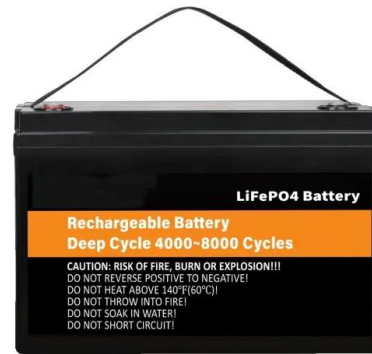

Outdoor 19-inch 25U Lithium Battery Cabinet

The 25U Solar Battery Cabinet, equipped with a 40kWh energy storage system, is a highly efficient and reliable electrical enclosure specifically designed for renewable energy applications.

Telecom System Integration and Outdoor Network...

Westell offers secure, weather-tight outdoor network enclosures to protect electronic equipment for outdoor telecom networks.

Contact Us

For catalog requests, pricing, or partnerships, please visit:
<https://motocykle3city.pl>