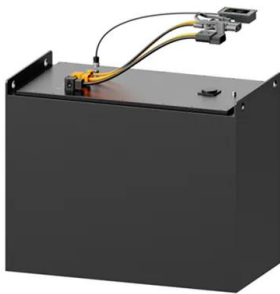

[How do search engines generate related searches?](#)

The ranking is probably influenced by user's previous search history. I heard that Bing's search engine is powered by RankNet algorithm, but I can't find a good tutorial on how this process ...

[Solis ESS 460V 105Ah 210Ah 32Kw 40Kwh 48Kwh 64Kwh 86Kwh Lithium Battery](#)

Peak cutting and valley filling, self-use, and hybrid grid, off grid.

[house energy storage 48v 800ah 40kwh lithium ion battery solar system](#)

Coremax 40kwh lithium battery bank with light weight and takes small space for installation. As we are supply directly from our factory. The price for this 48 volt 800ah battery system very competitive.

[51.2V 800Ah 40 kWh Sol-Ark LiFePO4 Lithium Battery Energy ...](#)

Coupled with the Sol-Ark inverters, this is a pre-wired system that contains the battery, inverter, charge controller, and more, all in one package; no fuses, breakers, or combiner boxes necessary! With ...