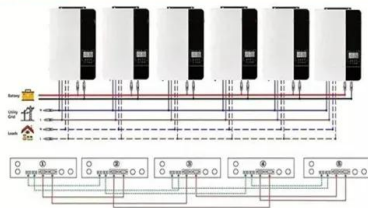

Parallel (Parallel operation up to 6 Unit (only with battery connected))

AC input wires

AC output wires

[400-Watt Solar Panels: Cost, Size, Power Output & Best Uses ...](#)

In this guide, we'll explore everything you need to know about 400-watt solar panels, including their power output, size, and practical applications. What is a 400-Watt Solar Panel? A 400 ...

[Solar Panel Dimensions: Complete 300W, 400W, and 1kW Size ...](#)

Discover the exact dimensions of 300W, 400W, and 1kW solar panels. Learn their size, weight, and space requirements before you buy. Plus, calculate solar panel costs.