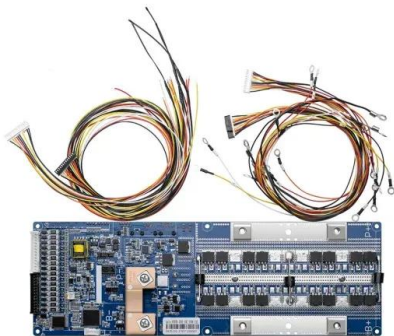

[Energy Storage Equipment, Energy storage solutions, Lithium battery](#)

To cope with the problem of no or difficult grid access for base stations, and in line with the policy trend of energy saving and emission reduction, Huijue Group has launched an innovative base station energy ...

[AlphaESS STORION-H30 Energy Storage Cabinet For Sale, Large Scale](#)

This air-cooling outdoor cabinet is now available on the market with a 30kW hybrid-coupled system, capable of both on-grid and off-grid operations. Additionally, H30 could be programmed to discharge and meet the ...