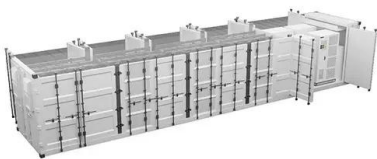

30kWh outdoor telecom cabinet for south asian emergency command

Positive

Back

30kWh outdoor telecom cabinet for south asian emergency commar

[Mission Critical Outdoor Telecom Cabinets . nVent SCHROFF](#)

These cabinets are constructed using high-quality materials and fortified with secure locking mechanisms, tamper-evident seals, and intrusion detection systems to deter unauthorized entry.

[30ru IP55 IP54 Waterproof Power Supply Network Telecom Enclosure ...](#)

AZE 30RU 750mm Wide x 750mm Deep
OUTDOOR Integrated Cabinet (20U Equipment Space and Battery Storage Space) with AC500W Air Conditioner Mounted on the Front Door IP55 Rated, Grey.

[10~30KWh, Outdoor Photovoltaic Energy Cabinet, Base Station Energy](#)

These cabinets are ideal for outdoor base stations in remote, mountainous, or desert regions, especially where grid power is absent, unstable, or costly. They are also used for border security, relay towers, emergency ...

[30KWh Outdoor Photovoltaic Energy Cabinet](#)

The 30KWh Outdoor Photovoltaic Energy Cabinet is widely used in Communication Base Stations, Smart Cities, Smart Transportation, and Power Systems. In the United States, it supports reliable power supply for ...