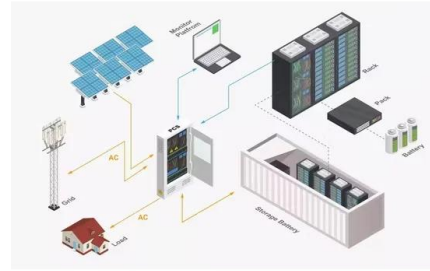

[Telecom Site Power Cabinet - Multi-Environment](#)

This series of products integrates battery PACK, BMS system, high-voltage box, power distribution unit, temperature control system, and fire protection system. It is designed in a cabinet style, which is ...

[AlphaESS STORION-T30 Outdoor Battery Cabinet, Battery and Energy Storage](#)

AlphaESS is able to provide outdoor battery cabinet solutions that are stable and flexible for the requirements of all our customer's battery and energy storage demands.

[Outdoor Photovoltaic Energy Cabinet, Base Station Energy ...](#)

Highjoule's Outdoor Photovoltaic Energy Cabinet and Base Station Energy Storage systems deliver reliable, weather-resistant solar power for telecom, remote sites, and microgrids.