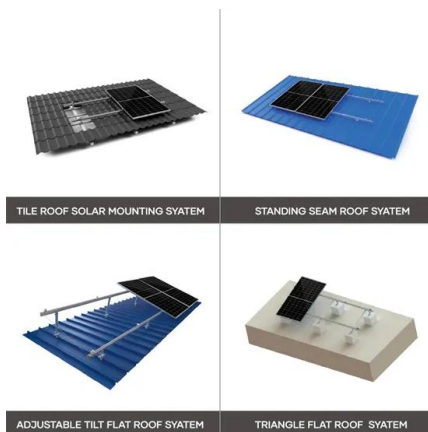

[Best solar inverters 2026: Types, reviews and prices](#)

Find the best solar inverter for your home based on expert and consumer reviews. Inverters maximize solar panel output and convert power from DC to AC, making them an integral ...