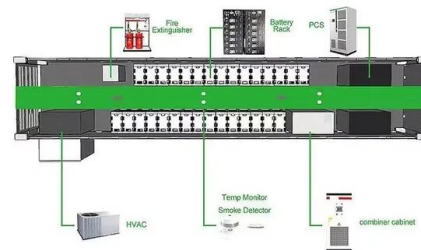

Utility-Scale ESS solutions

[Solis 250-350kW Three Phase Grid-Tied Inverter_Solar inverter](#)

Solis' largest three-phase, 1500 VDC PV string inverter has 12 MPPT (250, 300 and 350) or 16 independent MPPTs (350K) options that allow for great redundancy in larger systems.