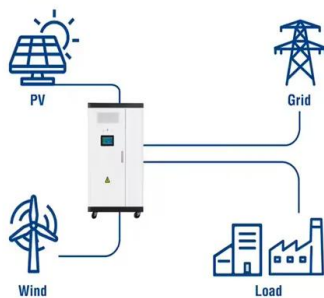

[MAX 320-350K-X , Utility-Scale PV Inverter , Growatt](#)

Utility-Scale PV Inverter MAX 320-350K-X
320-350kW 6 MPPTs 800Vac About Growatt
Solutions Products

[SUN2000-300KTL-H0 300kw on Grid Solar Inverter](#)

High Efficiency and Performance: The SUN2000-300KTL-H0 300kw on-grid solar inverter boasts an impressive inverter efficiency of 99.01%, ensuring maximum power output and minimal energy loss.

[30KW 30,000 PURE SINE POWER INVERTER CHARGER 300 VDC ...](#)

[SUN2000-300KTL-H0 300kw on Grid Solar Inverter](#)

High Efficiency and Performance: The SUN2000-300KTL-H0 ...

[Best solar inverters 2026: Types, reviews and prices](#)

Find the best solar inverter for your home based on expert and consumer reviews. Inverters maximize solar panel output and convert power from DC to AC, making them an integral ...

Utility-Scale ESS solutions

[Solis 250-350kW Three Phase Grid-Tied Inverter_Solar inverter](#)

Solis' largest three-phase, 1500 VDC PV string inverter has 12 MPPT (250, 300 and 350) or 16 independent MPPTs (350K) options that allow for great redundancy in larger systems.