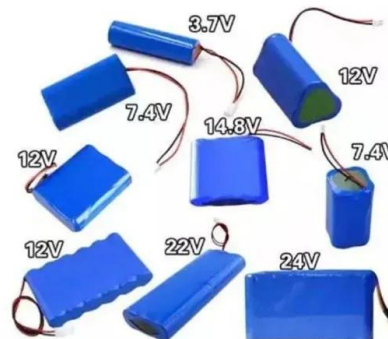

[SUN2000-300KTL-H0 300kw on Grid Solar Inverter](#)

High Efficiency and Performance: The SUN2000-300KTL-H0 300kw on-grid solar inverter boasts an impressive inverter efficiency of 99.01%, ensuring maximum power output and minimal energy loss.

[30KW 30,000 PURE SINE POWER INVERTER CHARGER 300 VDC ...](#)

This off-grid, back up power inverter is perfect for businesses, large homes, farms or other applications that require huge amounts of back-up power. These units have a large DC input range allowing you ...