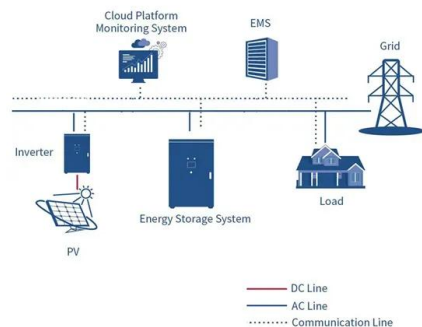

2MWh Mobile Energy Storage Container for London Base Stations

2MWh Mobile Energy Storage Container for London Base Stations

[2MWH Containerized Solar Battery Storage System](#)

Polinovel 2MWH commercial energy storage system (ESS) is tailored for high-capacity power storage, ideal for large-scale renewable energy generation, PV self-consumption, off-grid applications, peak ...

[2MWh Energy Storage Container System](#)

HJ-G1000-2200F 2MWh Energy Storage Container System is a highly efficient and comprehensive energy storage system. It adopts an integrated design and provides stable and flexible energy ...

[2MWh Energy Storage Container System](#)

With 95% efficiency, modular design, and seamless integration with renewable energy sources, this system enhances grid stability and reduces energy costs. Ideal for large-scale energy storage needs.

Energy Storage System

The CATL electrochemical energy storage system has the functions of capacity increasing and expansion, backup power supply, etc. It can adopt more renewable energy in power transmission ...