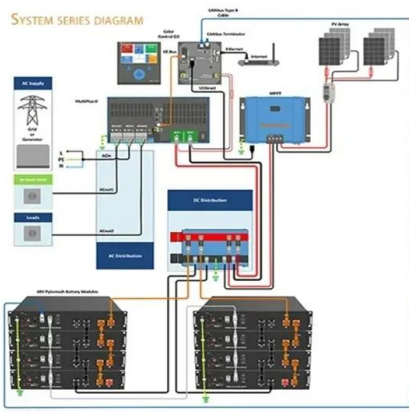

[Custom Power Supply Cabinets , Riteoptic](#)

Our base station cabinets can directly power nearly any communication equipment they house. The design of our racks and cabinets allow for high integration with different backup time and easy maintenance.