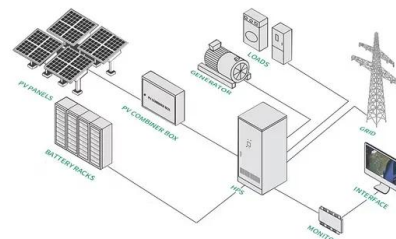

[Takki Solar Generator 250W Portable Power Station with 40W](#)

Solar generator can charge for portable TV, laptop, projector, radio, fan, mini car refrigerator and CPAP within 250W. It can also charge USB devices several times, such as cell ...