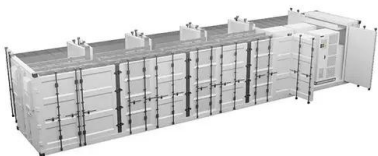

[Portable Power Station 1kWh Portable Energy Storage System with ...](#)

Equipped with high-capacity lithium batteries, supports solar charging, and features an ultra-portable design. Provides seamless power for power tools, appliances, and equipment, ideal for camping, ...