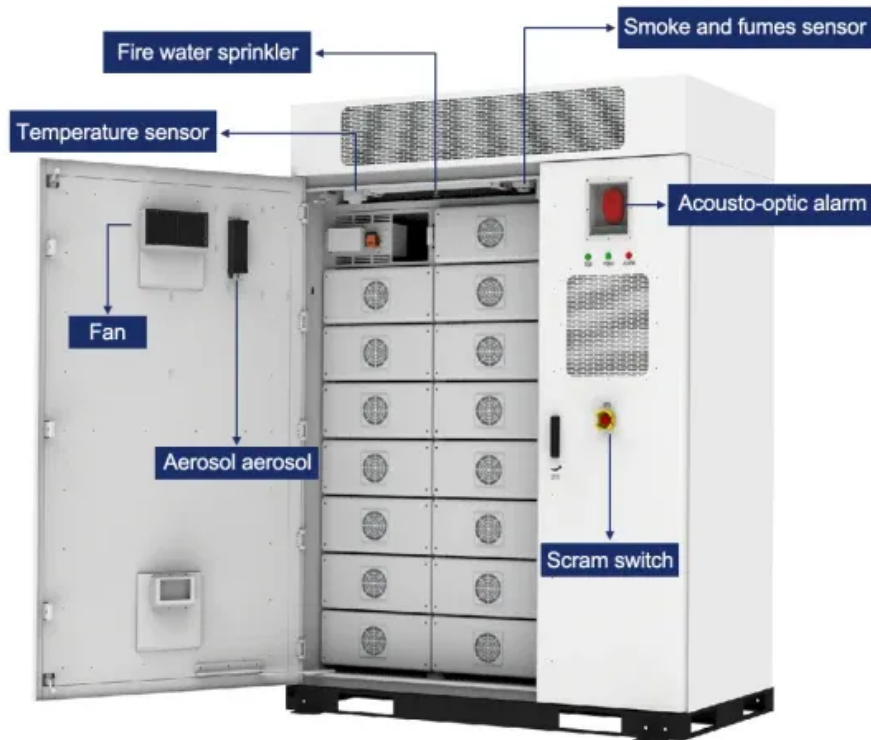

1500V Battery Cabinet for Gymnasium