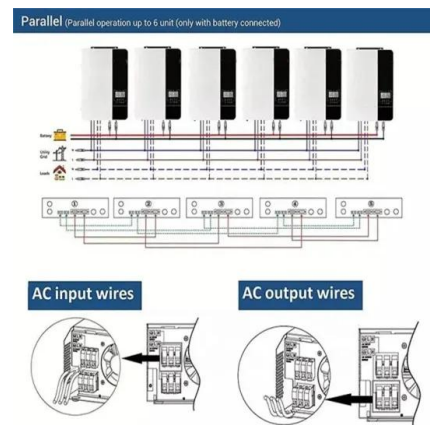

[24v Lithium Batteries for Trolling Motors & Solar Power](#)

Shop Dakota Lithium 24V batteries for trolling motors, solar, and mobility devices. Lightweight, powerful, and built to last. Upgrade to lithium today!