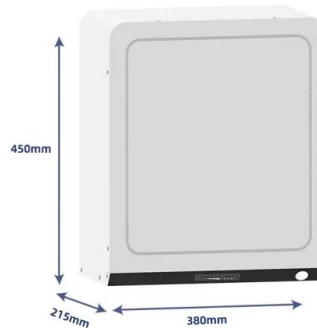

[4000W/4kw 4000 Watt 12V/24V/48V DC to AC 110V/120V/220V...](#)

4000W/4kw 4000 Watt 12V/24V/48V DC to AC 110V/120V/220V/230V Pure Sine Wave Solar Power Inverter, Find Details and Price about Solar Inverter Car Power Inverter from ...