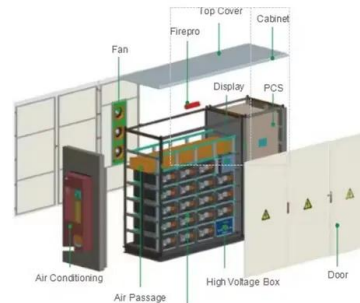

[Energy Storage Inverter, Hybrid Solar Inverter, SolaX Power](#)

The SolaX Energy Storage Inverter delivers high-efficiency energy conversion, smart management, and reliable backup power. Designed for homes and businesses, it supports grid-tie, off-grid, and battery ...