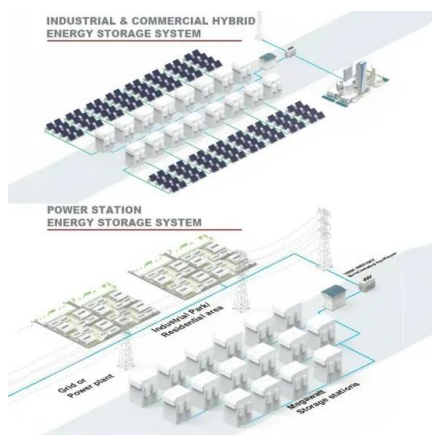

Outdoor Telecom Enclosure

These KDM outdoor telecom boxes have durable sandwich structure panels and multiple compartments. They are windproof, rainproof, sunproof, waterproof, and weatherproof for various applications.