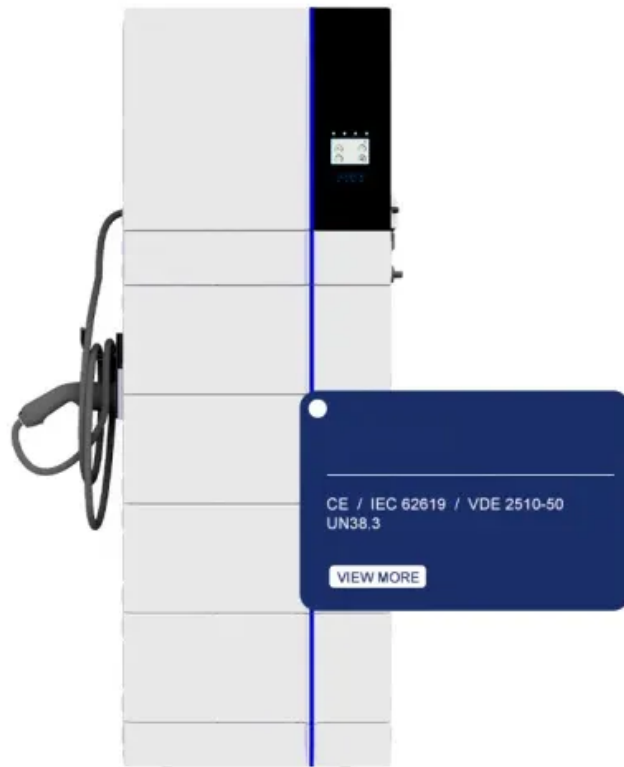

10mwh asian energy storage cabinet for wastewater treatment plants