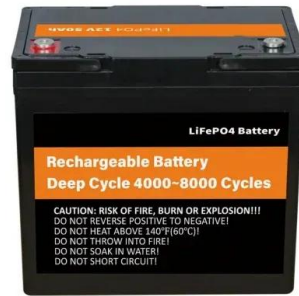

[Outdoor Telecom Cabinets & Enclosures , NEMA-Rated](#)

Whether you need a compact fiber distribution unit or a large UPS enclosure, each outdoor telecom box can be configured to support integrated power, fiber optic, and data systems within our facility.

[Outdoor Telecom Cabinet , Outdoor Telecom Enclosures , Cube Cabinet](#)

Explore Charles Industries' Outdoor Telecom Cabinets & Enclosures for secure, durable protection of telecom equipment in outdoor environments. Enquire now!