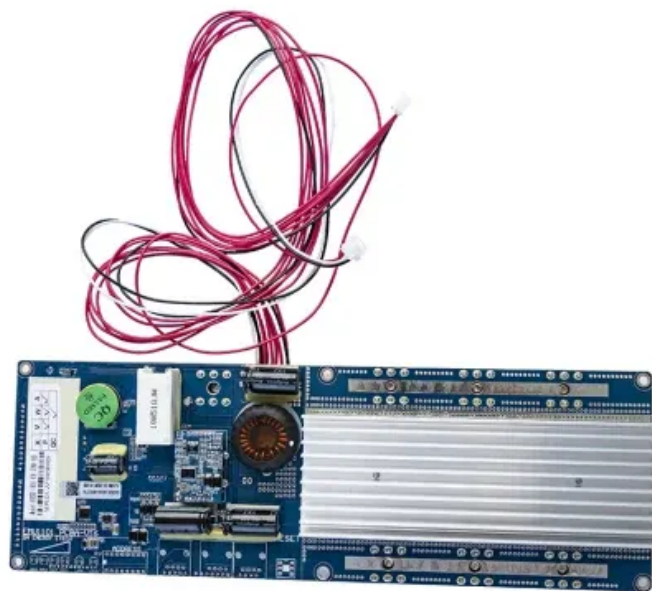

10kW outdoor telecom enclosure used at bandar seri begawan fire station

10kW outdoor telecom enclosure used at bandar seri begawan fire s

[Telecommunications Enclosures & Cabinets](#), [Bison Profab](#)

Bison manufactures telecom enclosures at a competitive unit cost & rapid turnaround that are used in protecting electrical equipment. Request a quote today!

[Products - Outdoor Base Station Cabinets & Energy Storage Systems](#)