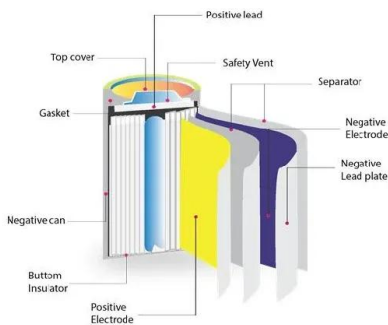

Commercial and Industrial ESS

Air Cooling / Liquid Cooling

- Budget Friendly Solution
- Renewable Energy Integration
- Modular Design for Flexible Expansion