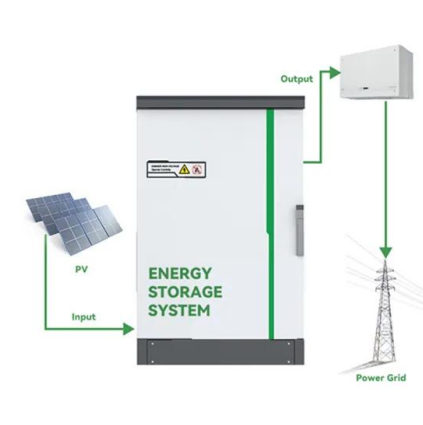

50KW modular power converter

- | | | |
|--|--|---|
|  <p>Flexible Configuration</p> <ul style="list-style-type: none"> • Modular Design, Expanding as Required • SmartLogic™, Wide-Range • Installed in Parallel for Expansion |  <p>Powerful Function</p> <ul style="list-style-type: none"> • Support PV+ESS • Grid Support, Equipped with DVC Technology • On-Grid and Off-Grid Operation |  <p>Reliable Protection</p> <ul style="list-style-type: none"> • Outdoor IP65 Design • Sufficient Protection Functions Equipped |
|--|--|---|

1000 Watt Pure Sine Wave Power Inverter 24V DC to 110V/120V AC Converter with 2 sockets and 2 USB Port for Car Truck Family Solar System,RV, Truck,Road Trip & Emergency Product description ...

[1000 WATT 24 VOLT RACK MOUNT INVERTER TO 120 VAC PURE ...](#)

This 1U rack mount inverter is ideal for providing backup power to your essential equipment. It will generate 1000 watts of high quality pure sine power at a stable 120VAC output.

[WZRELB RBP100024VCRT 1000W 24V 120V Pure Sine Wave Solar Power Inverter](#)

WZRELB 1000w 24v dc to 120v ac pure sine wave inverter generator, as good as grid power, 1000w continuous power, 2000w peak power, with LED displays for dc ac voltages.

[Samlex PST-1000-24: 24v 1000 Watt Pure Sine Inverter](#)